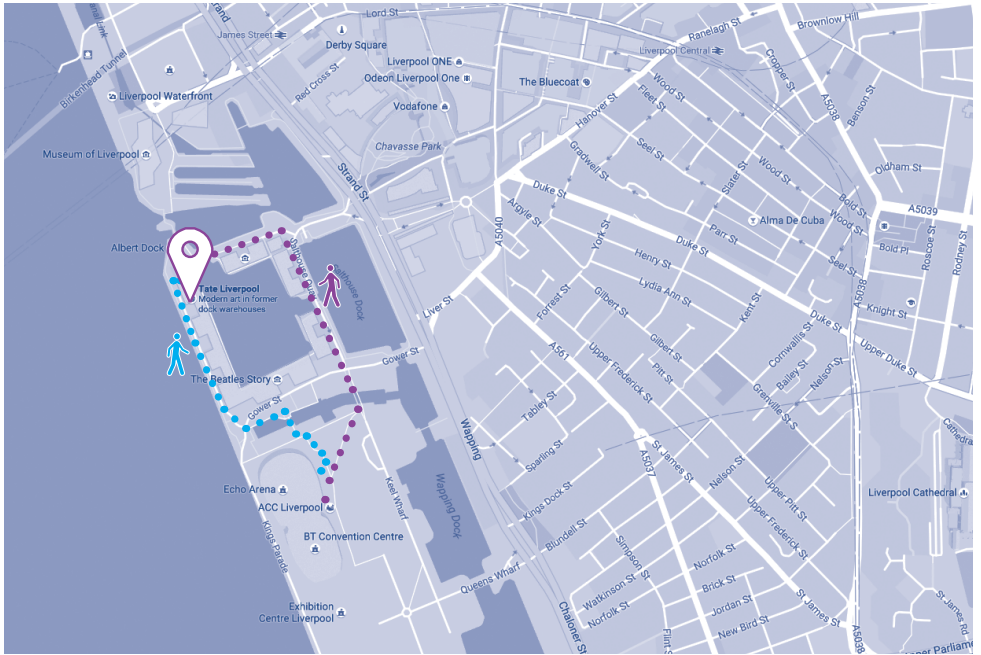

PLEASE JOIN US FOR DRINKS
AND HORS D'OEUVRES AND AN
OPPORTUNITY TO NETWORK
AMONGST OUR INTERNATIONAL
PARTNERS WITHIN ONE OF EUROPE'S
MAJOR EXHIBITION CENTRES
OF MODERN ART, SITUATED IN
LIVERPOOL'S ICONIC ALBERT DOCK.

Tate Liverpool,
Concourse, 4th Floor
Albert Dock
Liverpool Waterfront
Liverpool L3 4BB

*Guests will be able to enjoy a private
viewing of exhibitions by renowned
Irish painter Francis Bacon and
Austrian artist Maria Lassnig*

RSVP to EAIE2016@ljmu.ac.uk

Walking distance 0.4 miles / 8 minutes

Tate Liverpool,
Concourse, 4th Floor
Albert Dock
Liverpool Waterfront
Liverpool L3 4BB